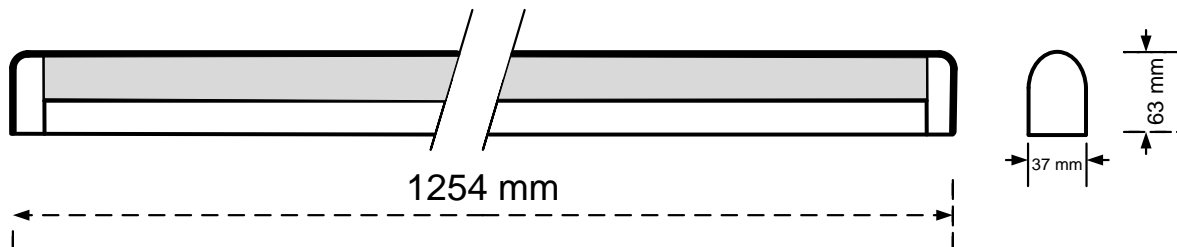

Dimensional Drawing

ELMASCO INDUSTRIES S.A.

Head Office : 44 K. Palama, 14343 N. Chalkidona, Athens, Greece
Production Plant : Ag. Adrianos, 21100 Nafplio, Greece
Email: elmasco@elmasco.eu

Tel : +30 210 2583100
Fax: +30 210 2583107